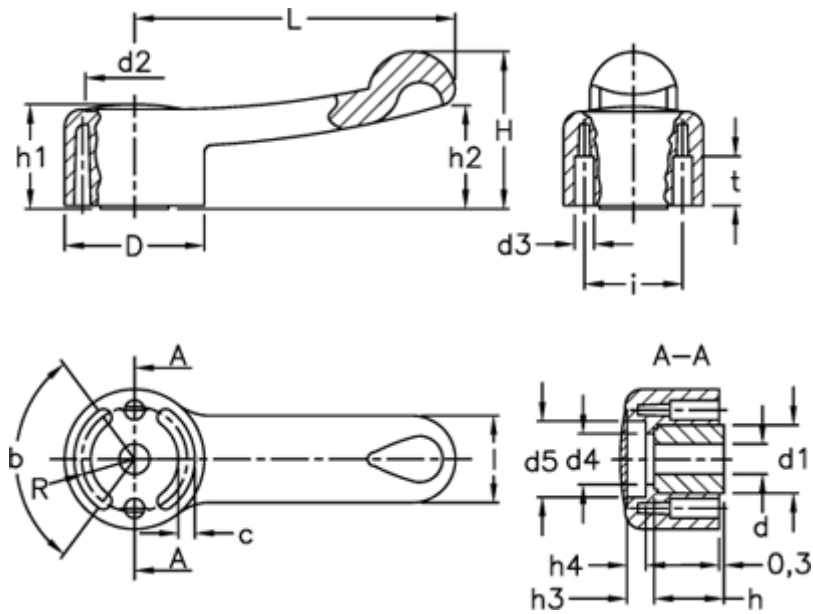

Article number: 23052121416
 Description: E+G Control lever
 ELC.110-A12-C6 red

Measures

b (degrees)	= 125 +/-1	d H7	= 12	l	= 29
c	= 6.5	H	= 54	L	= 110
D	= 46	h	= 22.0	R	= 17.5
d1	= 22	h1	= 35	t	= 15.5
d2	= 31.5	h2	= 36		
d3	= 6	h3	= 10.0		
d4	= 17.0	h4	= 8		
d5	= 25.5	i	= 32		